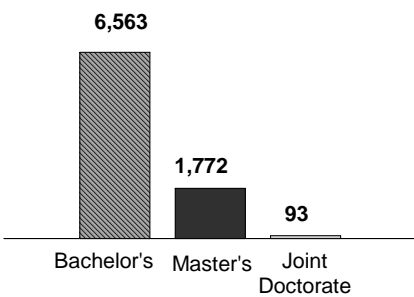

## San Diego & Imperial Valley Campuses SDSU STUDENTS

**PROGRAMS OFFERED**

- 91 Bachelor's degrees
- 78 Master's degrees
- 19 Research Doctorates (Ph.D, Ed.D.)
- Educational Specialist (Ed.S)
- Professional Doctorate (Au.D.)
- Doctorate in Physical Therapy (DPT)

**GENDER**

Men 44.3%  
Women 55.7%

**DEGREES AWARDED 2013-2014**

**AVERAGE AGE**

First-time Freshmen 18.5  
Undergraduate 22.3  
Graduate 29.5

**AVERAGE UNITS**

First-time Freshmen 14.7  
Undergraduate 13.6  
Graduate 9.8