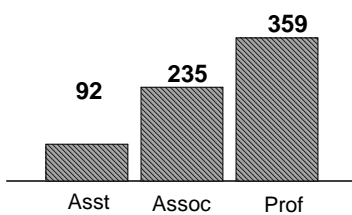

SDSU ranks No. 19 in the nation for racial diversity.

**Fall 2013**

Fall 2014 data available in December

## SDSU FACULTY

**Total Faculty**

Tenured/  
Tenure-Track  
**686**

Lecturer  
**786**

Data Source:  
Faculty Affairs, 12/2013

**FACULTY RANK**  
*Tenure-Track Faculty*

**ETHNICITY**

	All	T/T	Lect
American Indian	8	5	3
African American	51	22	29
Hispanic, Latino	156	57	99
Asian	135	91	44
Pacific Islander	4	0	4
Multiple Ethnicities	3	0	3
White	1,066	495	571
Not Stated	49	16	33
<b>Total</b>	<b>1,472</b>	<b>686</b>	<b>786</b>

**GENDER**  
*Tenure-Track Faculty*

Note: Faculty categories have been updated to reflect SDSU's common usage and now include all tenure-track faculty with instructional roles including FERPs and department chairs.