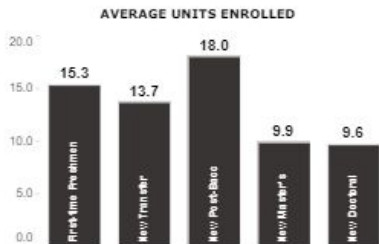

FALL 2024 Incoming Students

First-time Freshmen

6,538
Enrolled Students

3.84
Average High School GPA

PREPARATION

FALL 2024