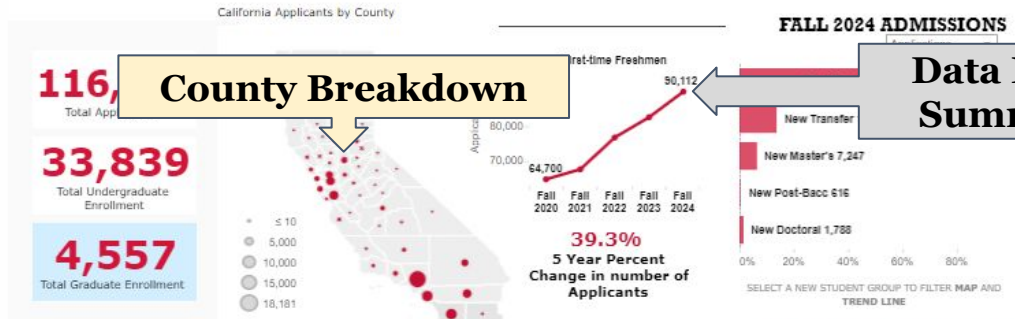

Data Profiles: Key Dashboard Features

Key Dashboard Features

Data Point Summary

Data Point Summary

California Applicants by County

FALL 20

116,105

Total Applications

33,839

Total Undergraduate Enrollment

4,557

Total Graduate Enrollment

FALL 2024 Incoming Students

SELECT A NEW STUDENT GROUP TO FILTER ACADEMIC PREPARATION INDICATORS

First-time Freshmen

6,538
Enrolled Students