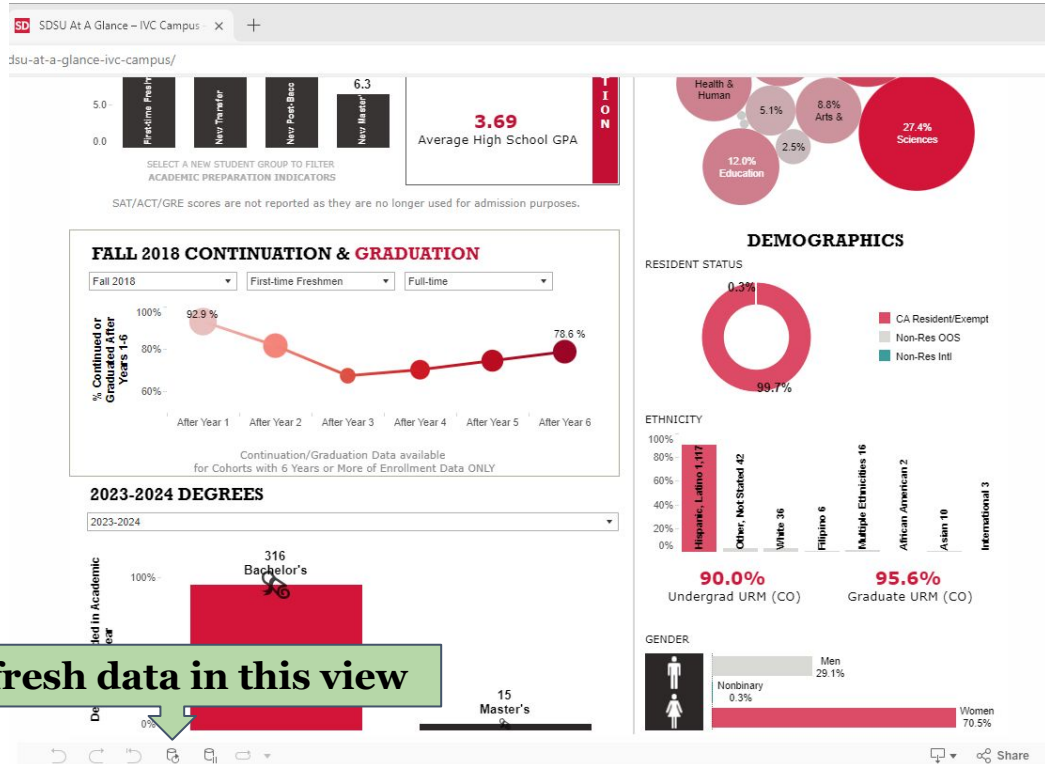

Data Profiles: Key Dashboard Features

Key Dashboard Features

Data Point Summary

Data Point Summary

California Applicants by County

FALL 20

116,105

Total Applications

3.84
Average High School GPA

PREPARATION

FALL 2024

Click on any County Data Point to view the specific **County Breakdown**, including:

- Entry Cohort
- New Student Group
- County
- Number of Applications

FALL 2024 Current Students

Data Point Summary

ANCE CAMPUS

ADMISSIONS, ENROLLMENT AND ACADEMICS TERM Fall 2024

FALL 2024 ADMISSIONS

Applications

Data Point Summary

Hover your cursor over...

- ❖ Bars
- ❖ Maps
- ❖ Icons

...for a data point summary

Key Dashboard Features

Make sure your report contains the *most up-to-date information* by clicking the **Refresh data in this view icon** before downloading or sharing.