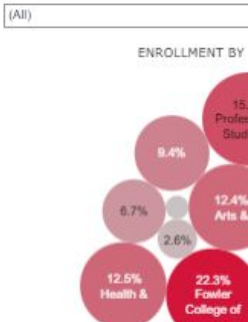

Click on any County Data Point to view the specific **County Breakdown**, including:

- Entry Cohort
- New Student Group
- County
- Number of Applications