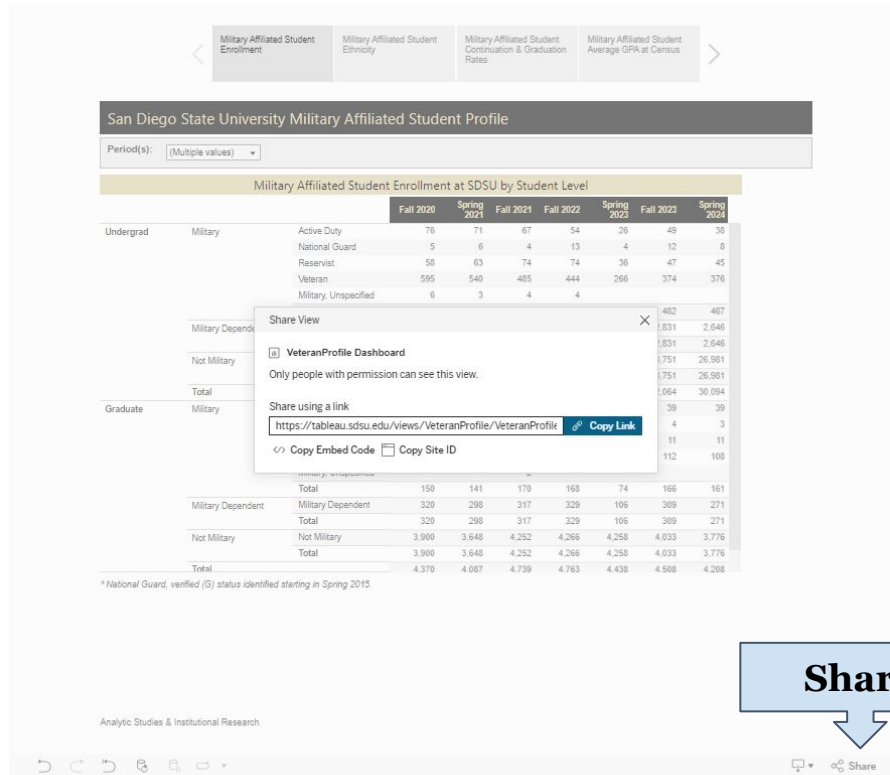

Download Options

The **Download Options Menu** provides options for downloading a view, including as (a)(an):

- Image
- Data (when available)
- Crosstab
- PDF
- PowerPoint

Veteran Student Profile

The **Share Button** provides options for sharing customized views with others, including via: