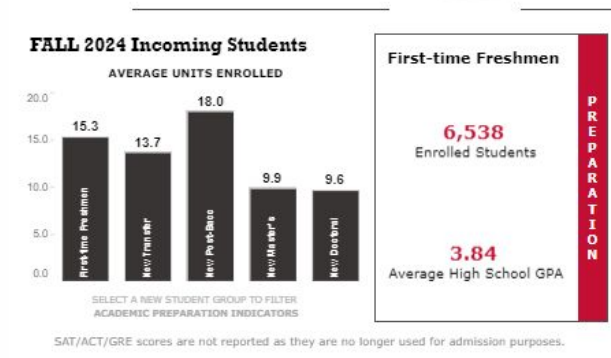

Data Profiles: Key Dashboard Features

Key Dashboard Features

Data Point Summary

Data Point Summary

California Applicants by County

FALL 20

116,105

Total Applications

33,839

Total Undergraduate Enrollment

4,557

Total Graduate Enrollment

FALL 2024 Incoming Students

SELECT A NEW STUDENT GROUP TO FILTER ACADEMIC PREPARATION INDICATORS

First-time Freshmen

6,538
Enrolled Students