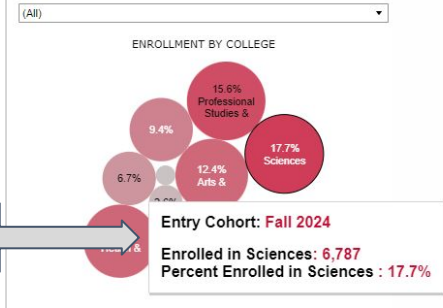

FALL 2024 Current Students

Data Point Summary